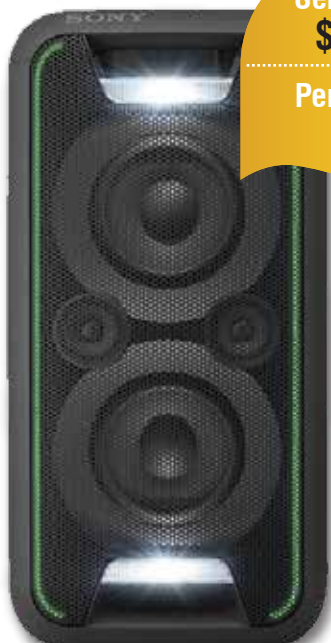

5324

Sell Price
\$1299

Per Week
\$40

Sell Price
\$699

Per Week
\$20

SONY EXTRA BASS HIGH POWER HOME AUDIO SYSTEM

Extra Bass Adds Power To Every Bassline. Two-way Design For Flexible Setup. Seamless Streaming With NFC And Bluetooth. Line lights and speaker lights with strobe flash. Colour Black.